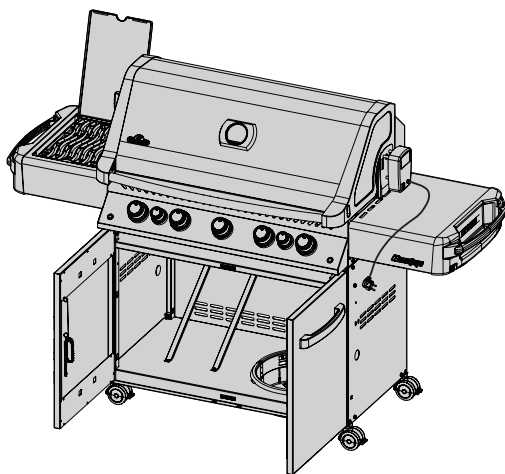

PHONE:
+31 345-58-8655

EMAIL:
eu.info@napoleon.com

ONLINE:
www.napoleon.com

NAPOLEON GRILLS EUROPE
De Riemsdijk 22, 4004 LC, Tiel
The Netherlands