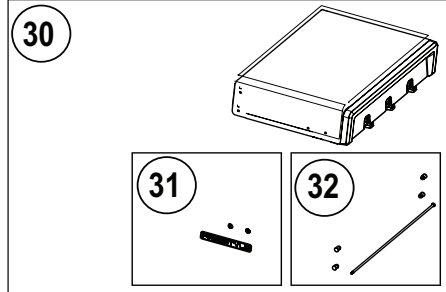

Accessories Parts List

	Description	F365	F425	F425-PHM
61444	Cover	ac	ac	ac
56425	Cast Iron Griddle	ac	ac	ac
67732	Charcoal Tray	ac	ac	ac
62007	Grease Trays Foil (5 pieces)	ac	ac	ac

x- standard
p- propane
n- natural gas
ac- accessory