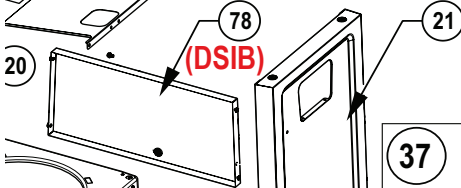

Accessories Parts List

	Description	F365	F425	F425-PHM
61444	Cover	ac	ac	ac
56425	Cast Iron Griddle	ac	ac	ac
67732	Charcoal Tray	ac	ac	ac
62007	Grease Trays Foil (5 pieces)	ac	ac	ac

x- standard
p- propane
n- natural gas
ac- accessory