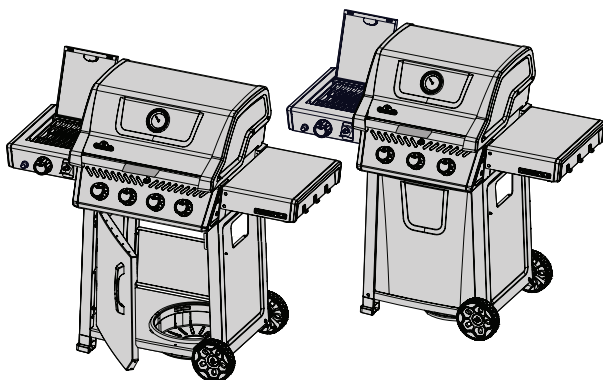

F425SIB
F425DSIB
F365SIB
F365DSIB