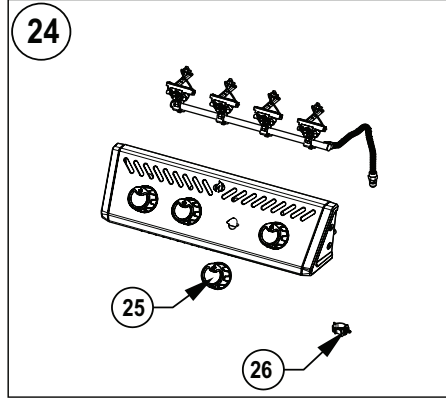

Accessories Parts List

	Description	F365	F425	F425-PHM
61444	Cover	ac	ac	ac
56425	Cast Iron Griddle	ac	ac	ac
67732	Charcoal Tray	ac	ac	ac
62007	Grease Trays Foil (5 pieces)	ac	ac	ac

x- standard
p- propane
n- natural gas
ac- accessory