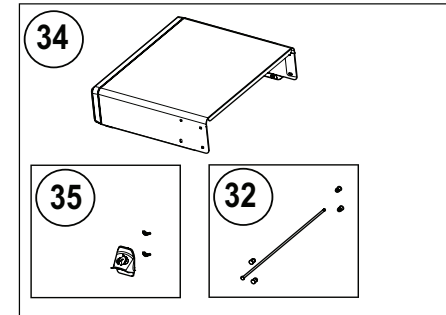

Accessories Parts List

	Description	F365	F425	F425-PHM
61444	Cover	ac	ac	ac
56425	Cast Iron Griddle	ac	ac	ac
67732	Charcoal Tray	ac	ac	ac
62007	Grease Trays Foil (5 pieces)	ac	ac	ac

x- standard
p- propane
n- natural gas
ac- accessory