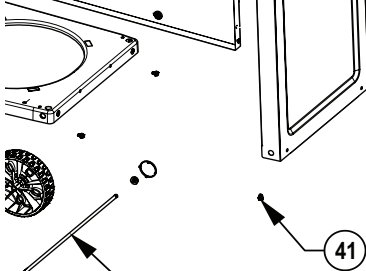

Accessories Parts List

	Description	F365	F425	F425-PHM
61444	Cover	ac	ac	ac
56425	Cast Iron Griddle	ac	ac	ac
67732	Charcoal Tray	ac	ac	ac
62007	Grease Trays Foil (5 pieces)	ac	ac	ac

x- standard
p- propane
n- natural gas
ac- accessory