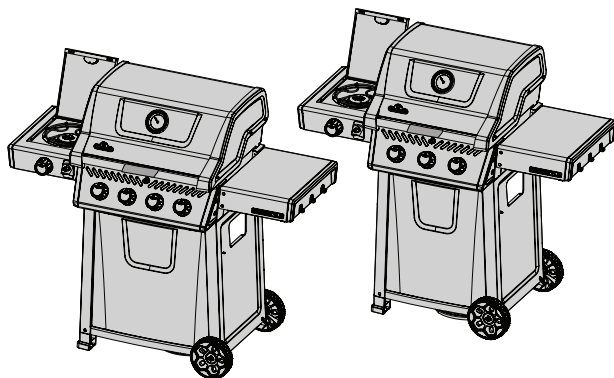

F425/365SB