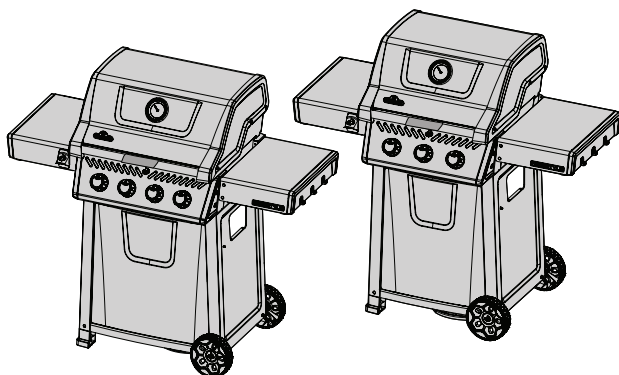

F425/365

F425/365SB

F425SIB
F425DSIB
F365SIB
F365DSIB

PHONE:
+31 345 588655

EMAIL
info@napoleongrills.nl

ONLINE
www.napoleon.com

WOLF STEEL EUROPE
De Riemsdijk 22, 4004 LC,
Tiel, The Netherlands